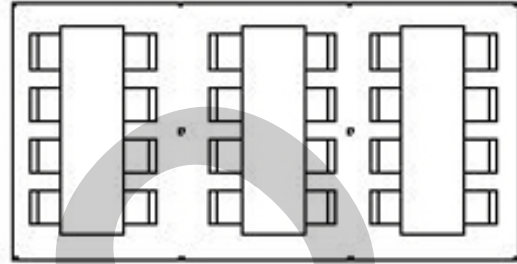

**PARTY
RENTAL**

PROFESSIONAL

3 - 6' TABLES
24 - CHAIRS

3 - 8' TABLES
24 - CHAIRS

3 - 48" TABLES
18 - CHAIRS

10' X 20' CANOPY