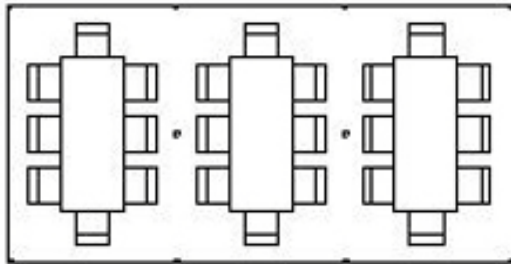

**PARTY
RENTAL**

PROFESSIONAL

3 - 6' TABLES
24 - CHAIRS

3 - 8' TABLES
24 - CHAIRS

3 - 48" TABLES
18 - CHAIRS

10' X 20' CANOPY