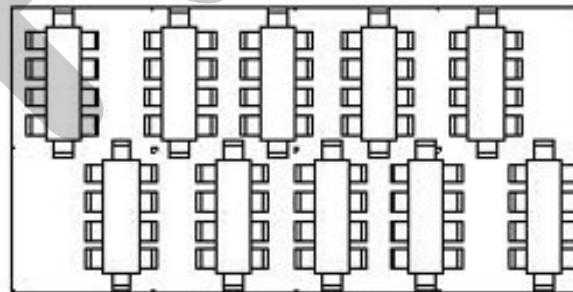

**PARTY
RENTAL**

PROFESSIONAL

10 - 6' TABLES
80 - CHAIRS

12 - 6' TABLES
96 - CHAIRS

10 - 60" TABLES
80 - CHAIRS

10 - 8' TABLES
100 - CHAIRS

10 - 8' TABLES
100 - CHAIRS

20' X 40' CANOPY

(REQUIRES UNOBSTRUCTED GRASS AREA OF 30' X 50')