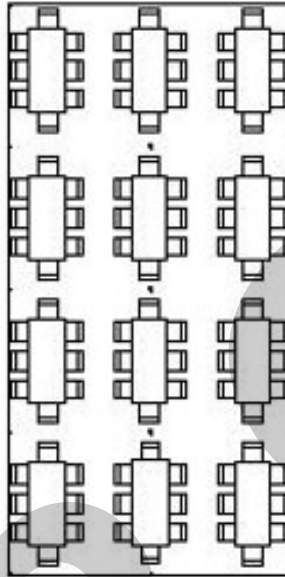

**PARTY
RENTAL**

PROFESSIONAL

10 - 6' TABLES
80 - CHAIRS

12 - 6' TABLES
96 - CHAIRS

10 - 60" TABLES
80 - CHAIRS

10 - 8' TABLES
100 - CHAIRS

10 - 8' TABLES
100 - CHAIRS

20' X 40' CANOPY

(REQUIRES UNOBSTRUCTED GRASS AREA OF 30' X 50')